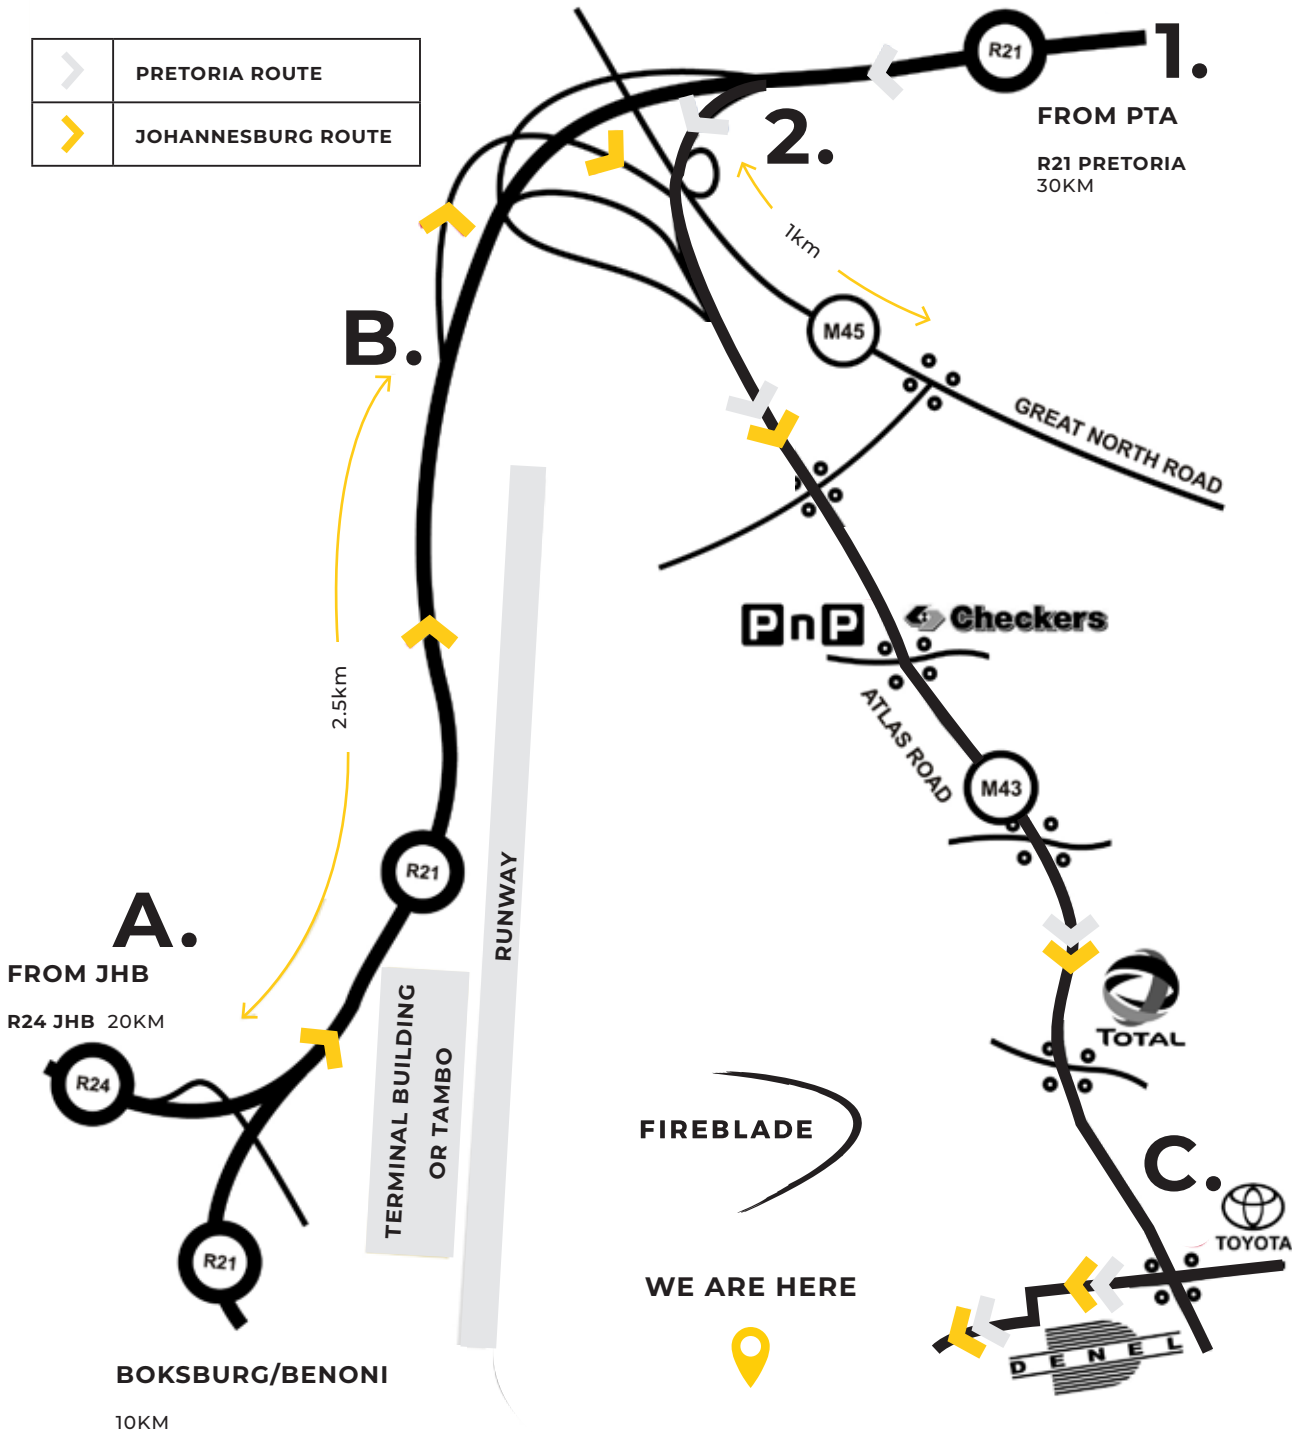

>	PRETORIA ROUTE
>	JOHANNESBURG ROUTE

FIREBLADE AVIATION PROPRIETARY LIMITED

DENEL PRECINCT, ASTRO PARK,
ATLAS ROAD, BONAERO PARK

TELEPHONE: + 010 595 3920

GPS S -26° 8' 37.218 E 28° 15' 45.192

FROM JOHANNESBURG

A.
From the R24 Johannesburg take the R21 North (Pretoria/Kempton Park).

B.
From the R21 North take the M43 Atlas Road off-ramp. Proceed to the traffic lights at **C.** [4km] which is the 5th traffic light intersection.

FROM PRETORIA

1.
Take the R21 South towards Johannesburg.

2.
From the R21 South take the M43 Atlas Road off-ramp. Proceed to the traffic lights at **C.** [4km] which is the 5th traffic light intersection.

C.
Turn right at the traffic lights onto Denel North Road (there is a Toyota Warehouse on the left) and follow the sign boards to Fireblade Aviation.